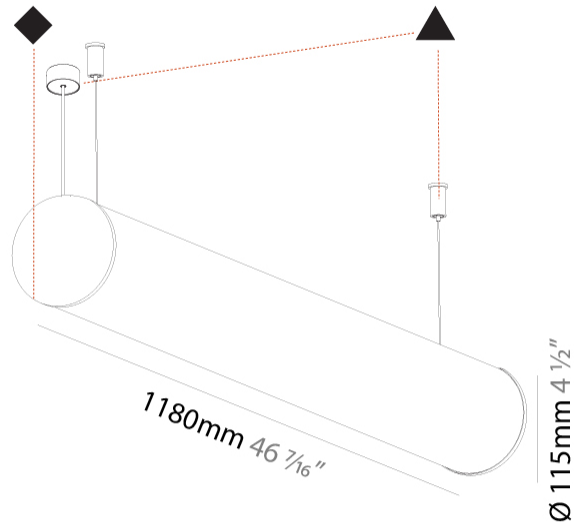

GENERAL

Series: Bunga
Brand: Prolicht
Division: Architectural
Mounting Type: Suspension
Mounting Location: Ceiling
Subcategory: Profile

PHYSICAL

Shape: Cylinder
Length (mm): 1180
Length (in): 46 7/16
Width (mm): 115
Width (in): 4 1/2
Height (mm): 115
Height (in): 4 1/2
Max. Overall Height (mm): 2115
Max. Overall Height (in): 83 1/4
Light Distribution: Omnidirectional
Weight (kg): 4.038
Weight (lbs): 8.88
Diffuser: PMMA - Opal
Fixture Finish: [SSR / BKV / CWI / CRY / HAB / UFT / ITA / RUA / FTG / MYG / LOD / PUS / FRO / FUP / KIA / POP / BLS / SPG / MEY / GOH / GUM / CHC / COM / ABZ / JAG / OBR / MOS / ROR](#)
Fixture Material: Aluminum
Cable Details: [2000mm or 6000mm Transparent Cable](#)
Upon Request: Cable colour - White / Black / Orange / Red

ELECTRICAL

Lamp Type: LED (Zhaga Standard)
Input Wattage (W): 20
Total Output Wattage (W): 16 / 12.8 (3500K)
Dimming: [Non-Dimming / Phase Dimming (120Vac only) / 0-10V Dimming](#)
Driver Included: Yes
Driver Location: Integrated
Driver Type: Constant Current - 120 / 277Vac
Driver Class: Class 2
Input Voltage (V): 120 - 277
Constant Current (MA): 350 / 400 (3500K)

LED

Color Temperature (°K): [3000 / 3500 / 4000](#)
Max. Delivered Lumen (lm): 2210 / 2293 / 2340
CRI: >80 CRI
Lamp Life (hrs): 50000

OPTICAL

RATINGS AND CERTIFICATIONS

Certified By: Certified for North American Standards
IP rating: IP20